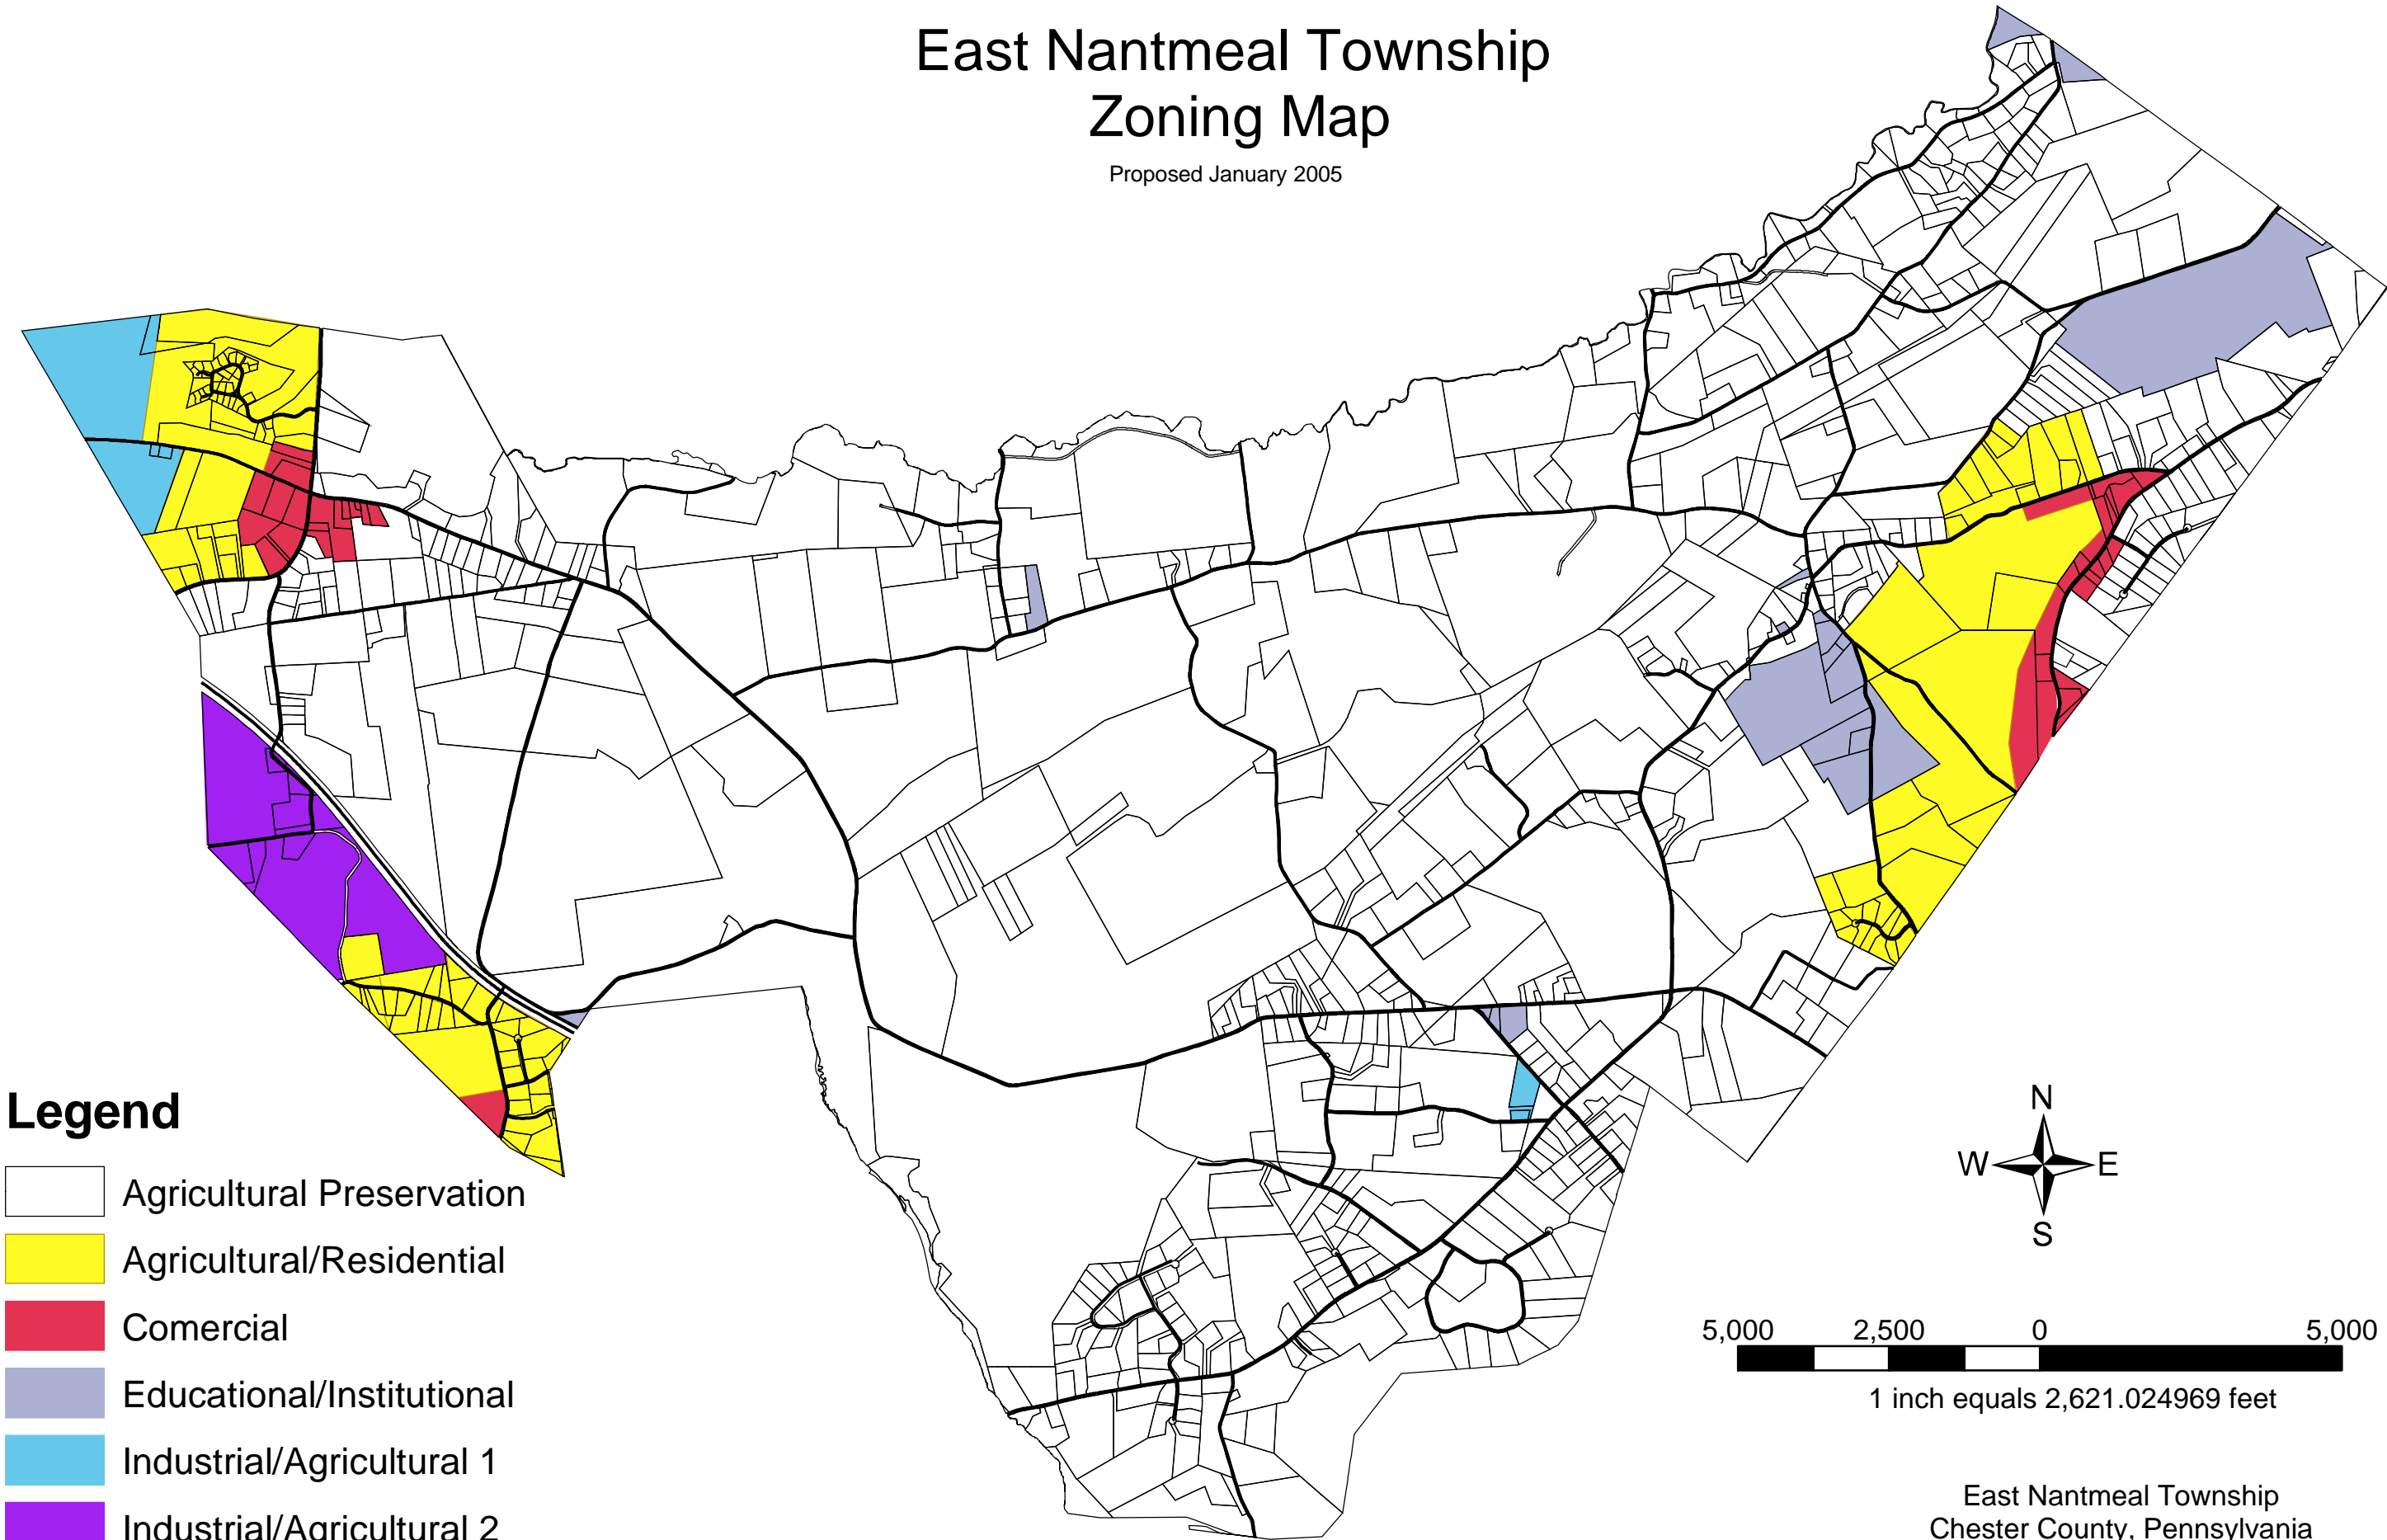

# East Nantmeal Township Zoning Map

Proposed January 2005

## Legend

-  Agricultural Preservation
-  Agricultural/Residential
-  Comercial
-  Educational/Institutional
-  Industrial/Agricultural 1
-  Industrial/Agricultural 2

5,000 2,500 0 5,000 Feet

1 inch equals 2,621.024969 feet

East Nantmeal Township  
Chester County, Pennsylvania